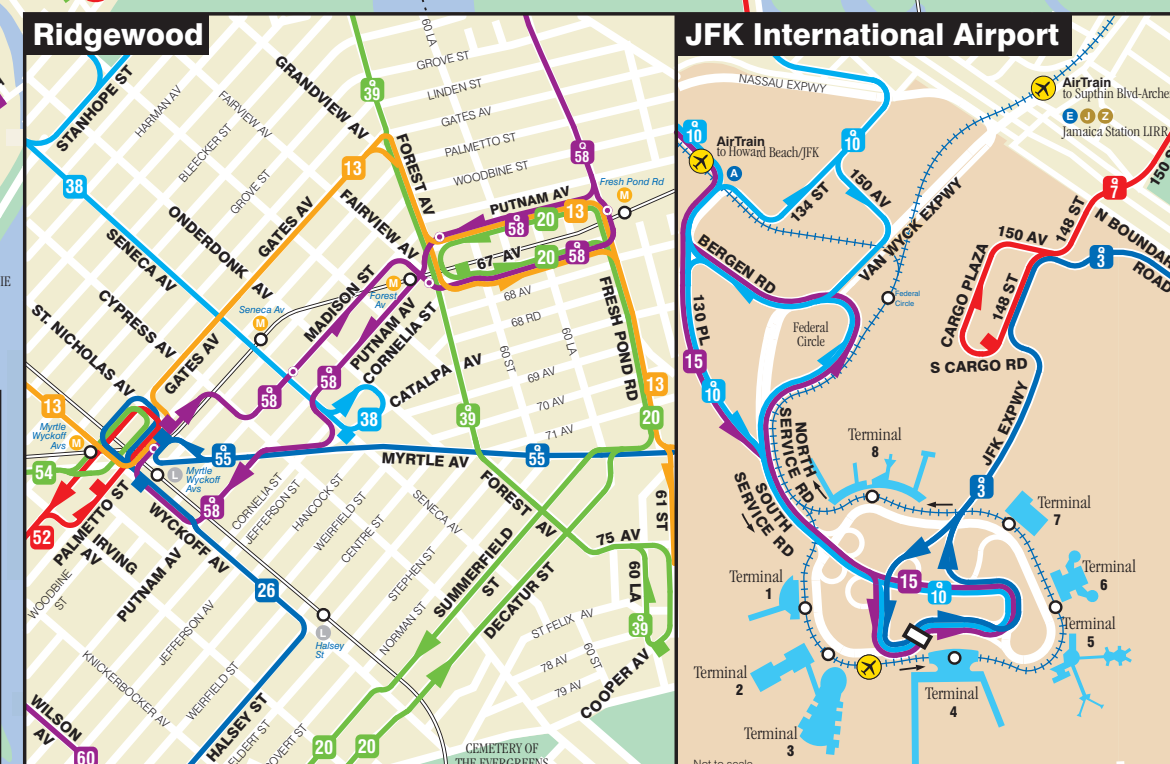

Brooklyn Bus Map

Legend

- Subway Line
- Local Bus Service
- Express Bus Service (Dark Green)
- Express Bus Route
- Hospital
- Point of Interest
- Commuter Rail Station
- Limited Service
- AirTrain JFK Airport Service
- Full-time Service (Every day 7 a.m. - 10 p.m.; many routes operate longer hours)
- No Saturday and/or Sunday service
- Express Section (no stops)
- Direction of Service (no arrows)
- Limited Service Stop
- Full-time Terminal
- Part-time Service
- Part-time Terminal