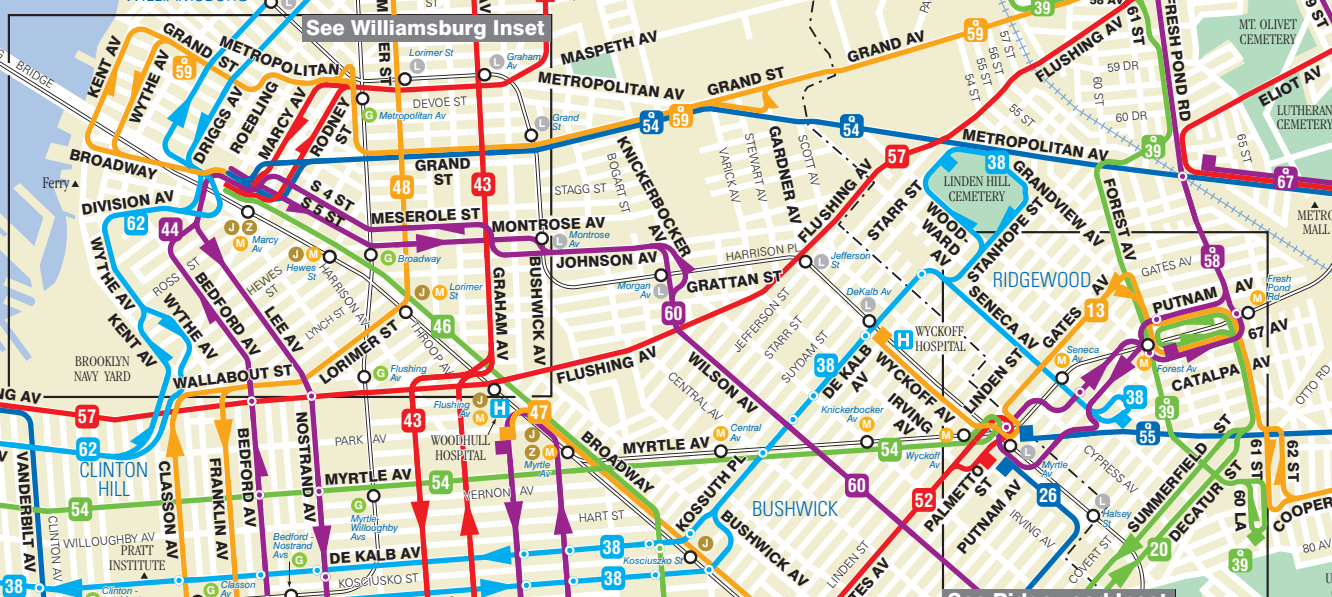

Brooklyn Bus Map

Legend

- Subway Line
- Local Bus Service
- Express Bus Service (Dark Green)
- Express Bus Route
- Hospital
- Point of Interest
- Commuter Rail Station
- Limited Service
- AirTrain JFK Airport Service
- Full-time Service (Every day 7 a.m. - 10 p.m.; many routes operate longer hours)
- No Saturday and/or Sunday service
- Express Section (no stops)
- Direction of Service (no arrows)
- Limited Service Stop
- Full-time Terminal
- Part-time Service
- Part-time Terminal