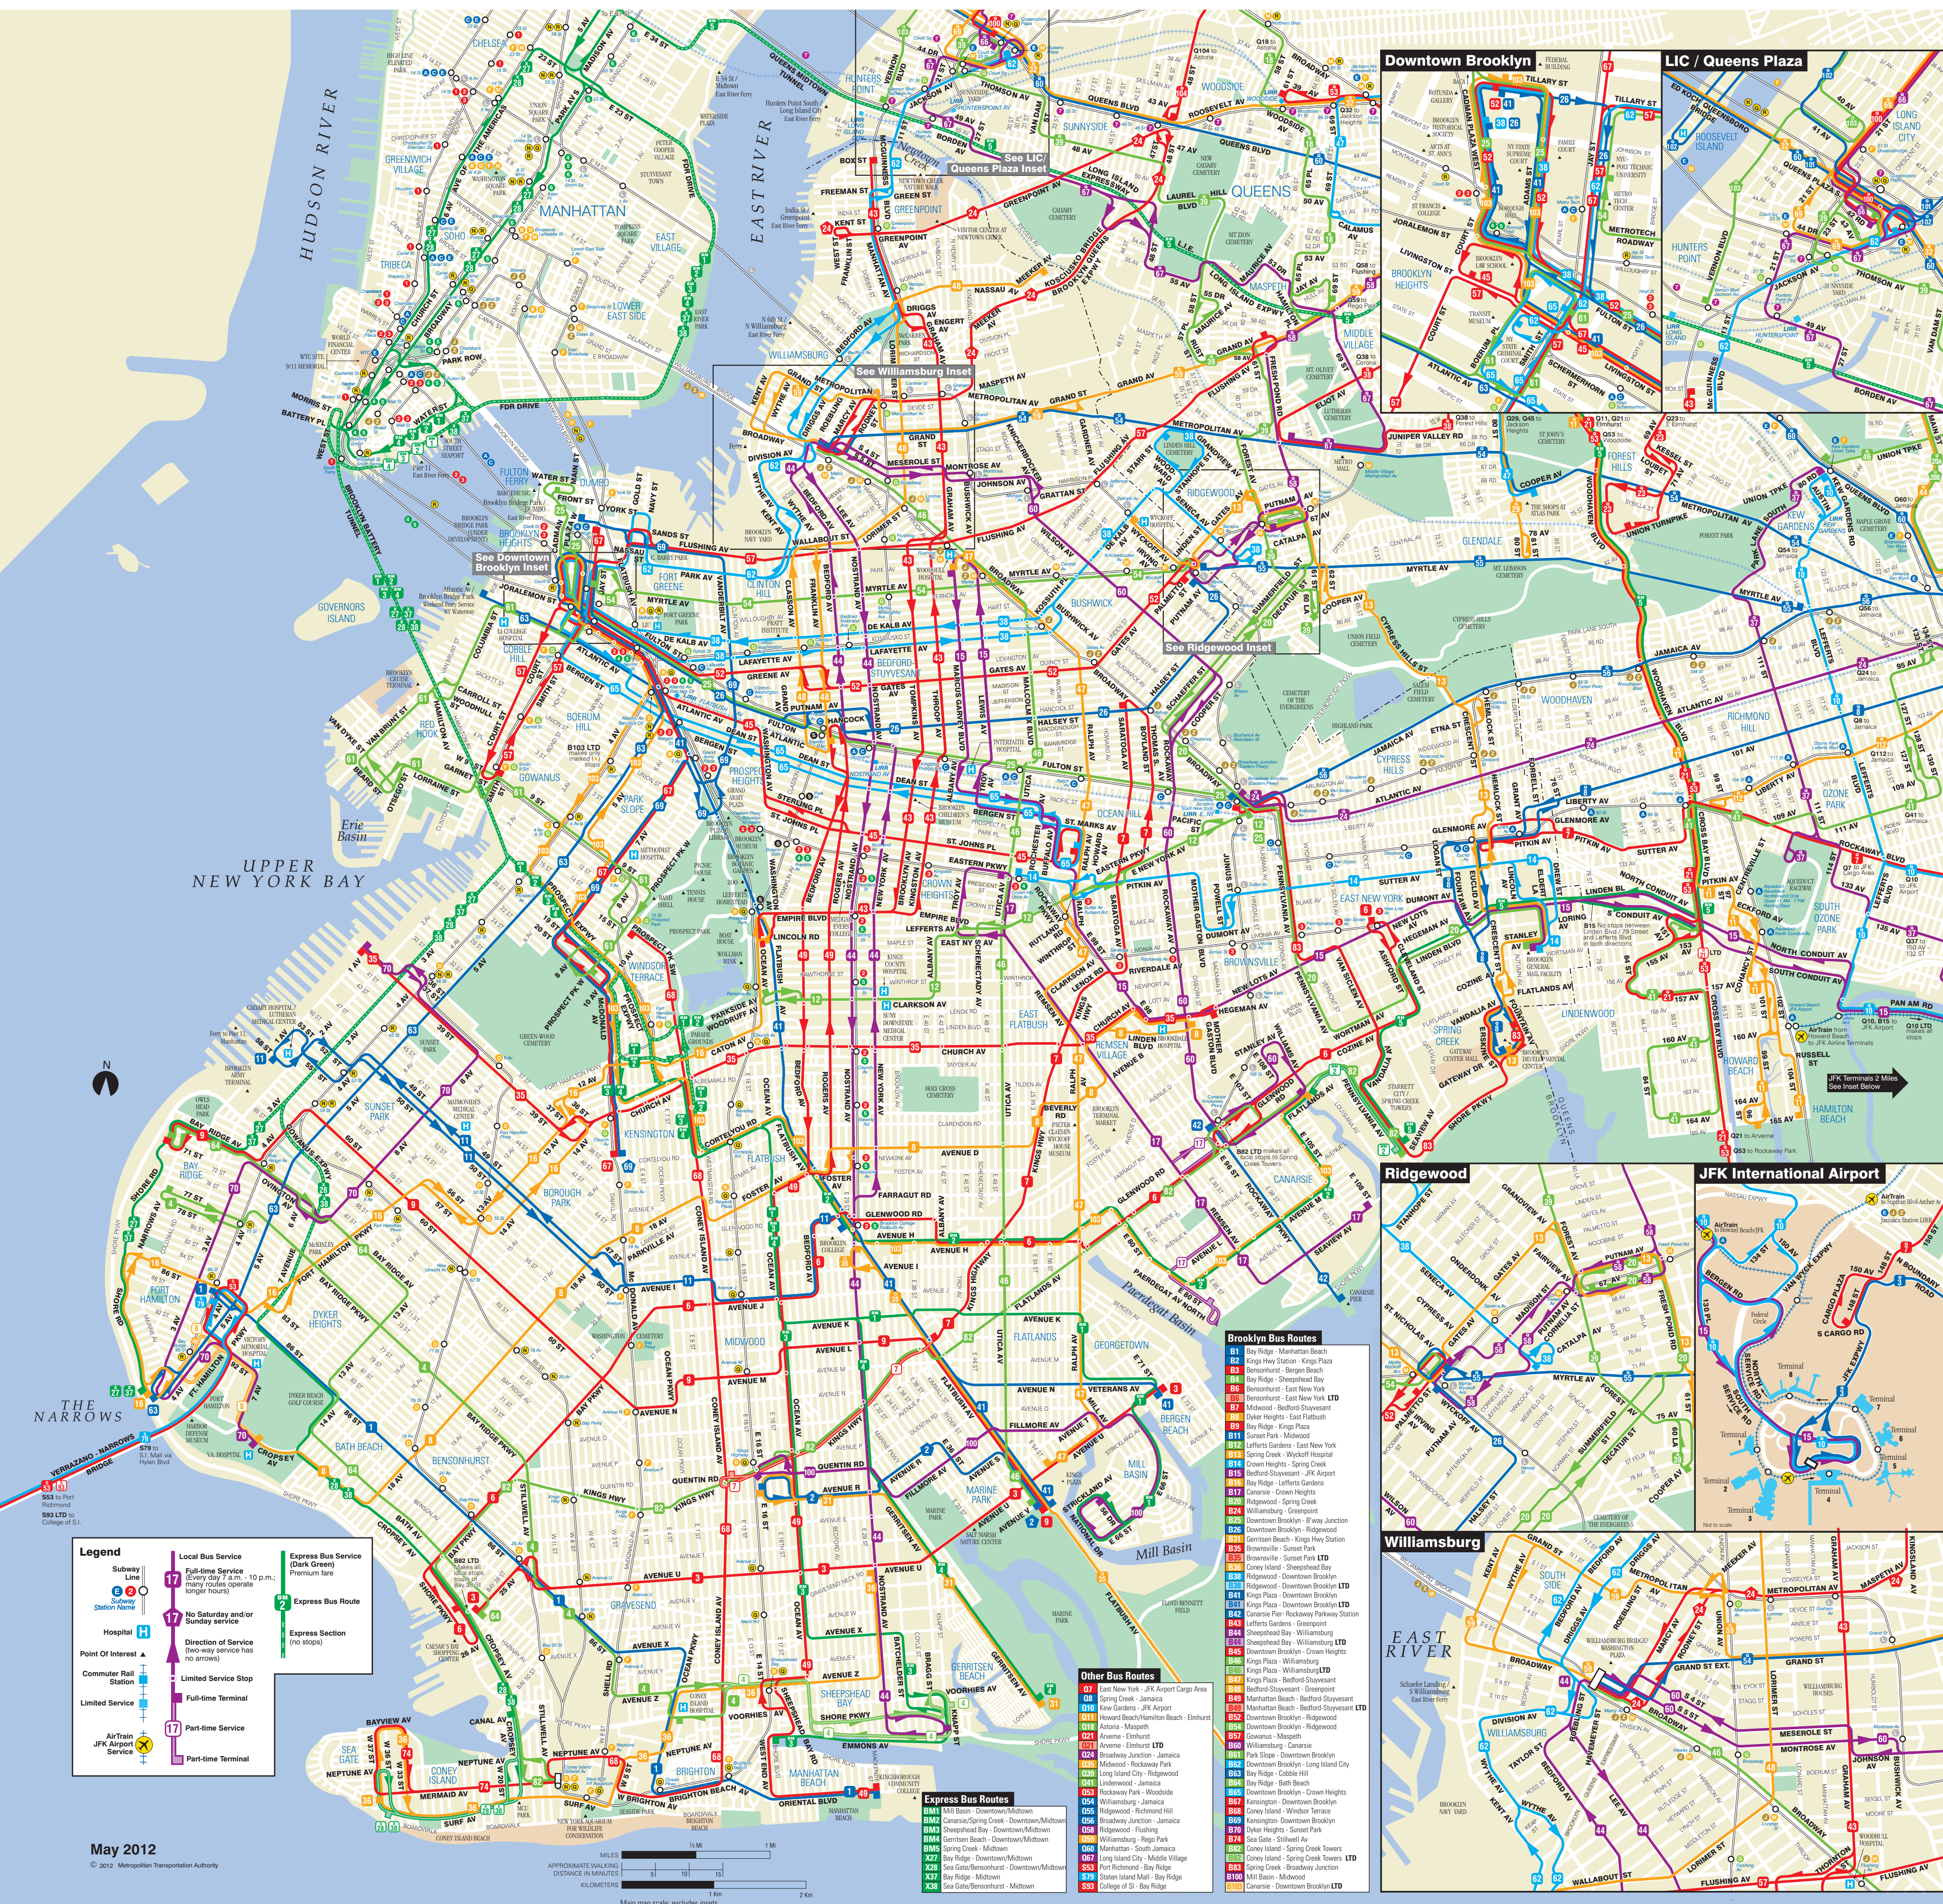

Brooklyn Bus Map

Legend

- Subway Line
- Local Bus Service
- Express Bus Service (Dark Green)
- Express Bus Route
- Hospital
- Point of Interest
- Commuter Rail Station
- Limited Service
- AirTrain JFK Airport Service
- Full-time Service (Every day 7 a.m. - 10 p.m.; many routes operate longer hours)
- No Saturday and/or Sunday service
- Express Section (no stops)
- Direction of Service (no arrows)
- Limited Service Stop
- Full-time Terminal
- Part-time Service
- Part-time Terminal